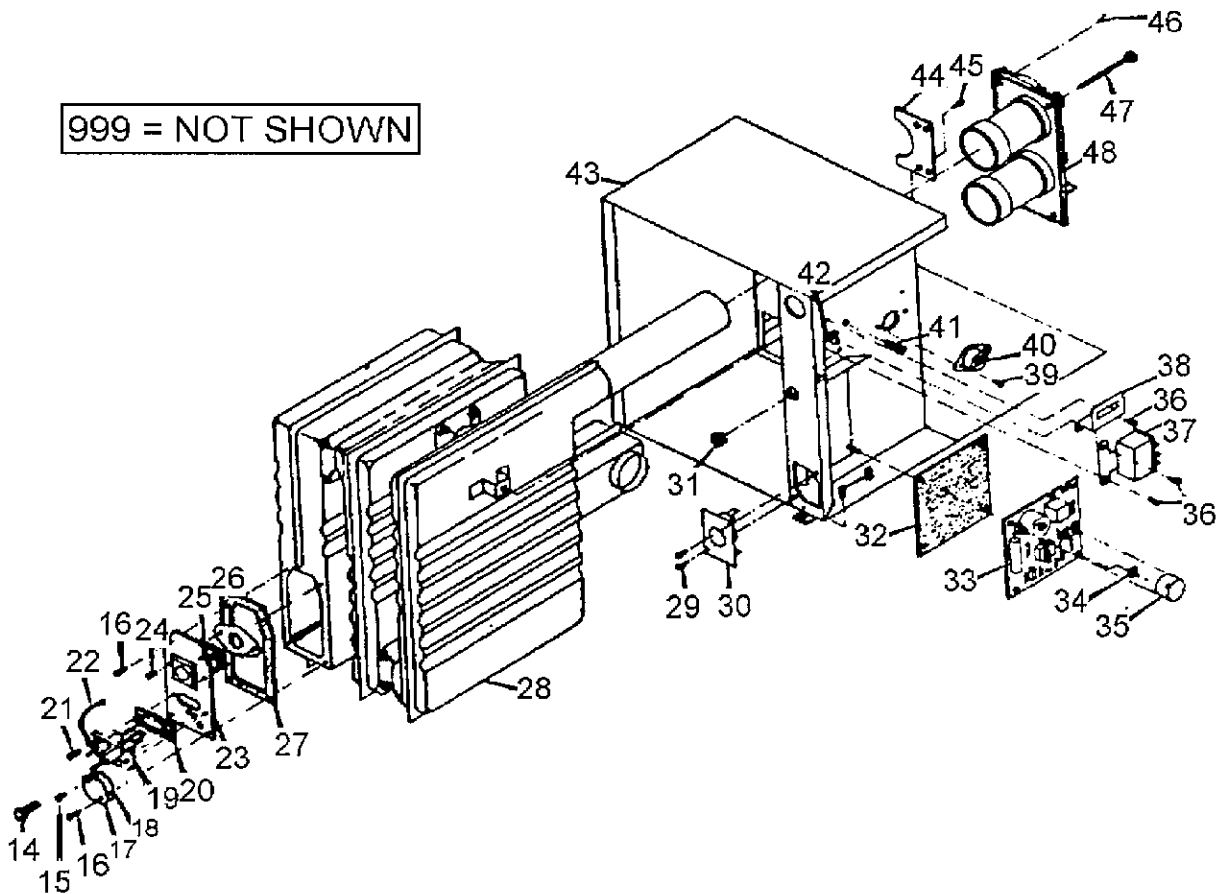

BRAND: SUBURBAN FURNACES
 MODEL: NT30M
 BREAKDOWN: COMBUSTION CHAMBER ASSEMBLY

999 = NOT SHOWN

MAGNIFINDER PART LIST

Item	Part Number	Description	Location	Unit Price
14	121460	SCREW, BURNER MOUNTING #10 - 24 X 3/8 (2 REQ.)		0.00
15	120158	SCREW 8 X 3/8 PH PH		0.29
	STAG#: 73-0015			
16	121388	SCREW#10X1/2PHPH SERRATED		0.39
	STAG#: 73-0040			
17	290119	COVER,AIR ADJ HOLE		1.29
	STAG#: 45-8702			
18	70389	GSKT COV AIR ADJ		0.99
	STAG#: 73-0132			
19	230480	ELECTRODE USE 230590		0.00
19	230590	ELECTRODE ASSEMBLY		32.39
	STAG#: 79-8625			
20	70163	GASKET, PILOT BURNER USE 71076		0.99
	STAG#: 47-7665			
20	71076	GSKT ELECT/BURNER<SL> (ACCESS DOOR)		5.99
	STAG#: 79-8646			
21	121387	SCREW 8-32 X 1/2 SLOT HEX		0.59
	STAG#: 73-0039			